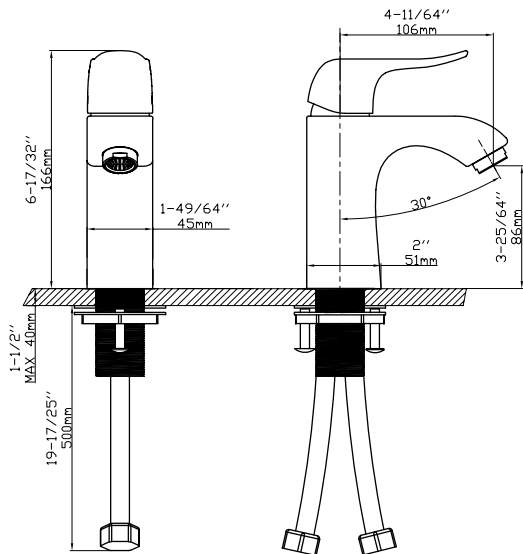

DSF-38BSH01

UPC:

Style:

- Bathroom Faucet
- Single Handle

Installation Type:

- One Hole

Features:

- Brass Water Way
- Ceramic Disc Cartridge
- Neoperl Aerator
- Stainless Steel Braided Hose, US 3/8", 50cm Length
- Includes Push Pop-Up Drain For Use With Overflow

Flow Rate:

- 1.5 gpm max @ 60 psi (North America)
- 1.2 gpm max @ 60 psi (California)

Certifications:

- cUPC

Warranty:

- Lifetime Limited Warranty

Available Color/Finish

CR - Chrome
BN - Brushed Nickel