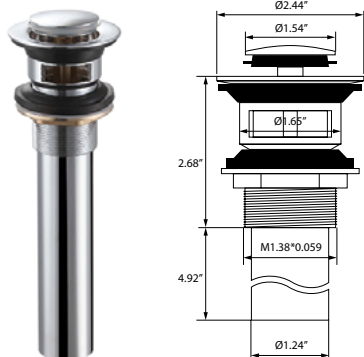

DSF-38BSH01

UPC:

Style:

- Bathroom Faucet
- Single Handle

Installation Type:

- One Hole

Features:

- Brass Water Way
- Ceramic Disc Cartridge
- Neoperl Aerator
- Stainless Steel Braided Hose, US 3/8", 50cm Length
- Includes Push Pop-Up Drain For Use With Overflow

Flow Rate:

- 1.5 gpm max @ 60 psi (North America)
- 1.2 gpm max @ 60 psi (California)

Certifications:

- cUPC

Warranty:

- Lifetime Limited Warranty

Available Color/Finish

CR - Chrome
BN - Brushed Nickel